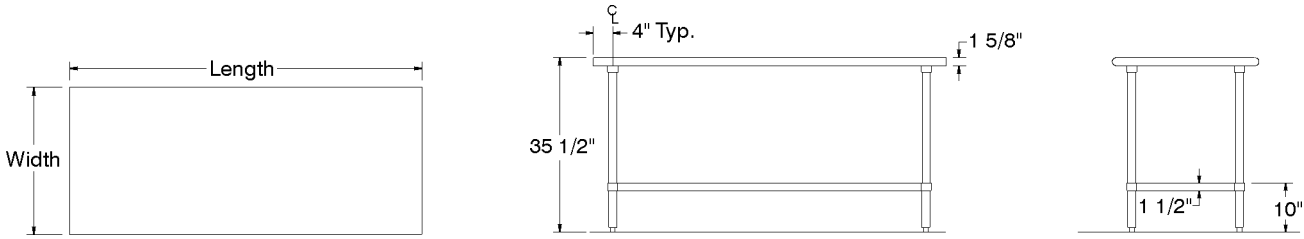

SLAG & ELAG "M" SERIES - Flat Top with Two Adjustable Undershelves

SFLAG SERIES & FLAG SERIES - 1 1/2" Backsplash

KLAG SERIES - 5" Backsplash