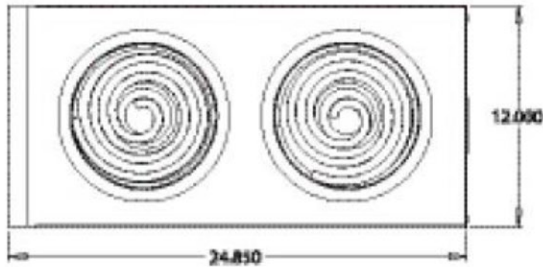

PRODUCT:

QUANTITY:

ITEM:

PRODUCT SPECIFICATIONS

Construction:

Heavy-duty stainless steel. Chrome-plated drop pans, legs, solid plate burner.

Electrical Specifications:

Coil Top

EHP-H-208: 208V, 4000W, 19.3 Amps
(17.5 @ 3 PH) 1/3 PH;
Rear panel terminal block access

EHP-H-240: 240V, 4000W, 16.7 Amps
(15.2 @ 3 PH) 1/3 PH;
Rear panel terminal block access

Solid Top

SEHP-H-208" 208V, 4200W, 19.3 Amps
(17.5 @ 3 PH) 1/3 PH;
Rear panel terminal block access

SEHP-H-240: 240V, 4200W, 16.7 Amps
(15.2 @ 3 PH) 1/3 PH;
Rear panel terminal block access

Specify wattage and voltage when ordering

Overall Dimensions:

14"H x 12" W x 24 3/4" D
(35.6cm x 30.48cm x 63cm)