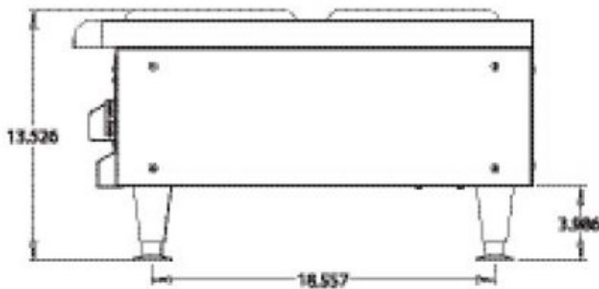

SEHP-H-240: 240V, 4200W, 16.7 Amps
(15.2 @ 3 PH) 1/3 PH;
Rear panel terminal block access

Specify wattage and voltage when ordering

Overall Dimensions:

14"H x 12" W x 24 3/4" D
(35.6cm x 30.48cm x 63cm)

Shipping:

EHP: 36 lbs. (16.3kg)
SEHP: 46 lbs. (20.9kg)

FOB: Cheyenne, WY

*APW Wyott reserves the right to modify specifications or discontinue models without incurring obligation.