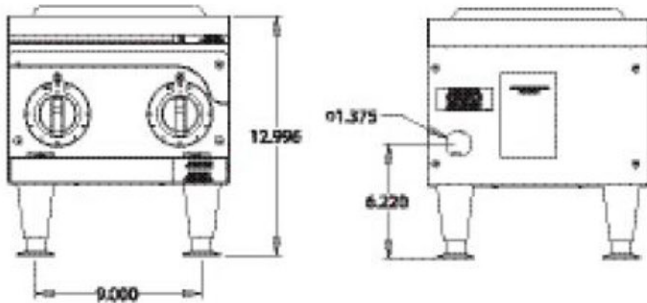

See reverse side for product specifications.

PRODUCT:

QUANTITY:

ITEM:

PRODUCT SPECIFICATIONS

Construction:

Heavy-duty stainless steel. Chrome-plated drop pans, legs, solid plate burner.

Electrical Specifications:

SEHP-H-240: 240V, 4200W, 16.7 Amps
(15.2 @ 3 PH) 1/3 PH;
Rear panel terminal block access

Specify wattage and voltage when ordering

Overall Dimensions:

14"H x 12" W x 24 3/4" D
(35.6cm x 30.48cm x 63cm)

Shipping:

EHP: 36 lbs. (16.3kg)
SEHP: 46 lbs. (20.9kg)

FOB: Cheyenne, WY

*APW Wyott reserves the right to modify specifications or discontinue models without incurring obligation.